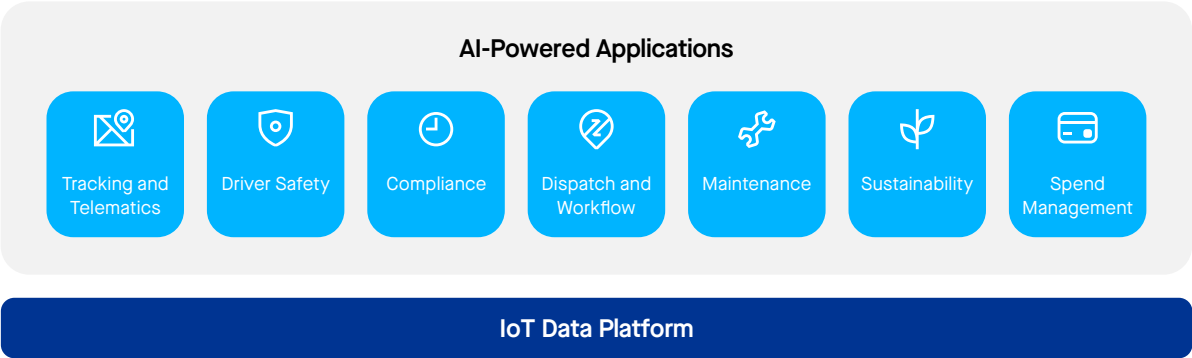

How it works

Create and assign work orders in the Motive Fleet Dashboard.

Accept and complete dispatch tasks in the Motive Driver App.

Track real-time locations, ETAs, vehicle status, and more.

Streamlined

Customizable

Own your driver experience with the configurable, convenient, and easy-to-use Motive Driver App.

The Motive platform transforms your physical operations.

Improve your safety, productivity, and profitability, all in one place.