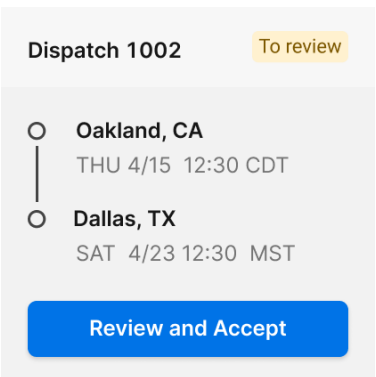

All Dispatches

ME-10012 → Active

3 stops · 20 mi

- ▶ **1 Clarkston, GA**
Thu 06/02 01:17 - 01:20 EST
PICK UP
- ▶ **2 Evondale Estates, GA**
Thu 06/02 01:45 EST
PICK UP AND DELIVERY
- ▶ **3 Decatur, GA**
Thu 06/02 02:14 EST
DELIVERY

Arrive at Decatur

ACME-1003 → Active

2 stops · 147 mi

- ▶ **Birmingham, AL**
Mon 11/22 08:30 - 12:30 EST
- ▶ **Atlanta, GA**

Dispatch

Manage your dispatches with ease.

Business agility

Organize, assign, and optimize for on-time deliveries with cloud-based dispatch management.

How it works

Create and assign work orders in the Motive Fleet Dashboard.

Accept and complete dispatch tasks in the Motive Driver App.

Track real-time locations, ETAs, vehicle status, and more.

Streamlined