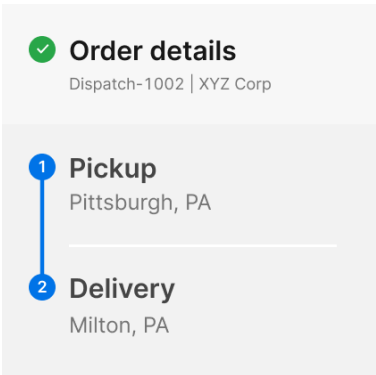

All Dispatches

ME-10012 → Active

3 stops · 20 mi

- ▶ **1 Clarkston, GA**
Thu 06/02 01:17 - 01:20 EST
PICK UP
- ▶ **2 Evondale Estates, GA**
Thu 06/02 01:45 EST
PICK UP AND DELIVERY
- ▶ **3 Decatur, GA**
Thu 06/02 02:14 EST
DELIVERY

Arrive at Decatur

ACME-1003 → Active

2 stops · 147 mi

- ▶ **Birmingham, AL**
Mon 11/22 08:30 - 12:30 EST
- ▶ **Atlanta, GA**

Dispatch

Manage your dispatches with ease.

Business agility

Organize, assign, and optimize for on-time deliveries with cloud-based dispatch management.

How it works

Create and assign work orders in the Motive Fleet Dashboard.

Accept and complete dispatch tasks in the Motive Driver App.

Track real-time locations, ETAs, vehicle status, and more.

Streamlined