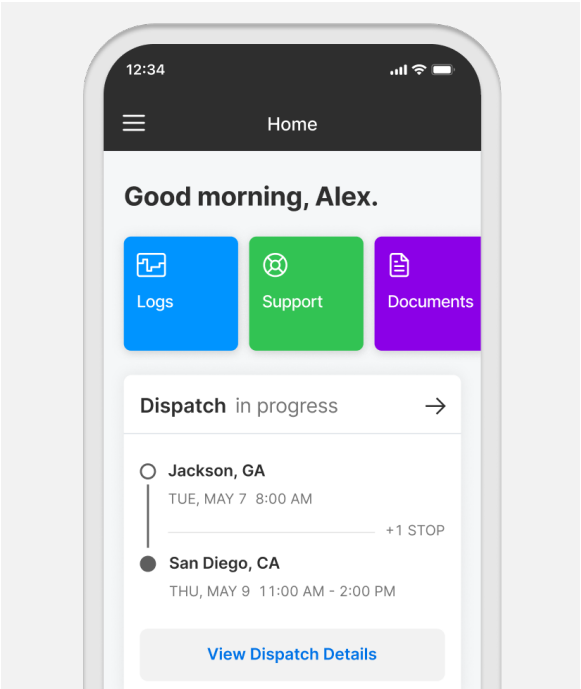

How it works

Create and assign work orders in the Motive Fleet Dashboard.

Accept and complete dispatch tasks in the Motive Driver App.

Track real-time locations, ETAs, vehicle status, and more.

Streamlined

Customizable

Own your driver experience with the configurable, convenient, and easy-to-use Motive Driver App.

The Motive platform transforms your physical operations.

Improve your safety, productivity, and profitability, all in one place.