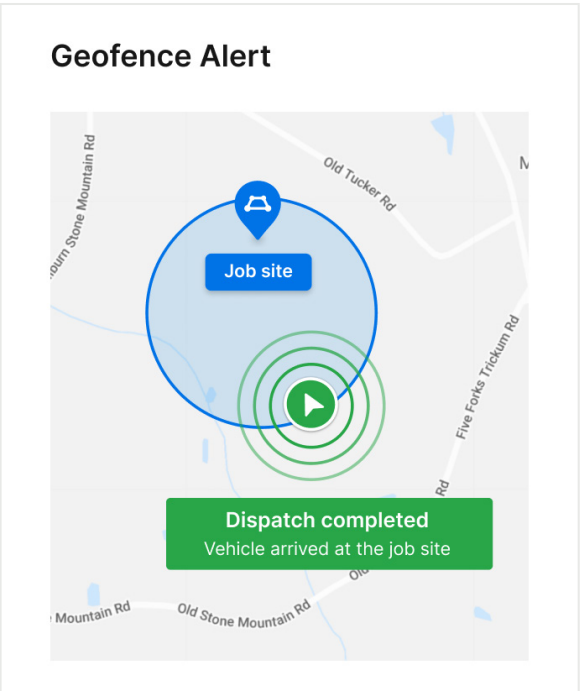

Streamlined

Reduce repetitive tasks through automations. Free up dispatchers so they can focus on meeting your customers' service needs and delivering on time.

Integrated

Seize daily opportunities with actionable and operational data side by side with your planned and active dispatches.

Dispatch

ME-10012	In Transit
J & B Cold Storage	
ETA 02:14 PM EST / 14 min late	
ME-10006	At Pickup Stop
Tyson Foods #7625	
ETA 06/06, 01:50 PM EST / 10 min early	
ME-10004	Unassigned
Alpha Baking (Flagstaff)	
06/02, 12:00 PM - 02:00 PM EST